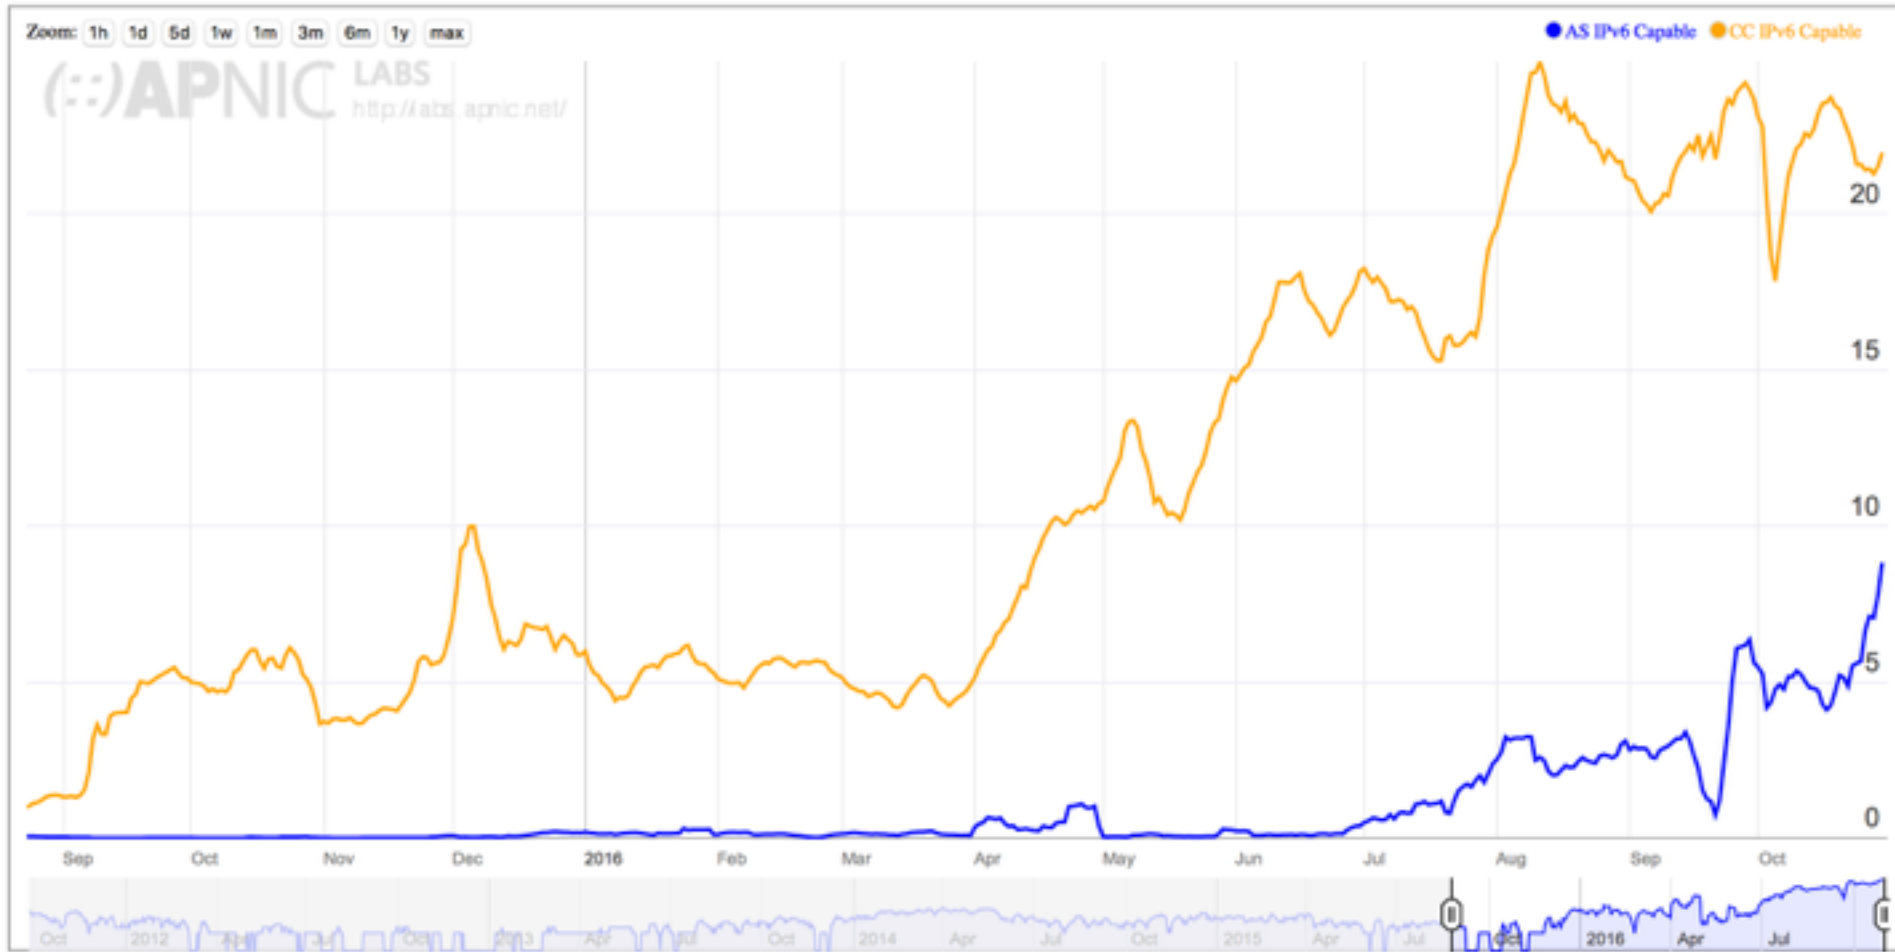

# It wouldn't be an IPV6 event without pie charts

# Pie chart of IPV6 availability on BT 21C

IPV6

● Availability

# Take up of IPV6