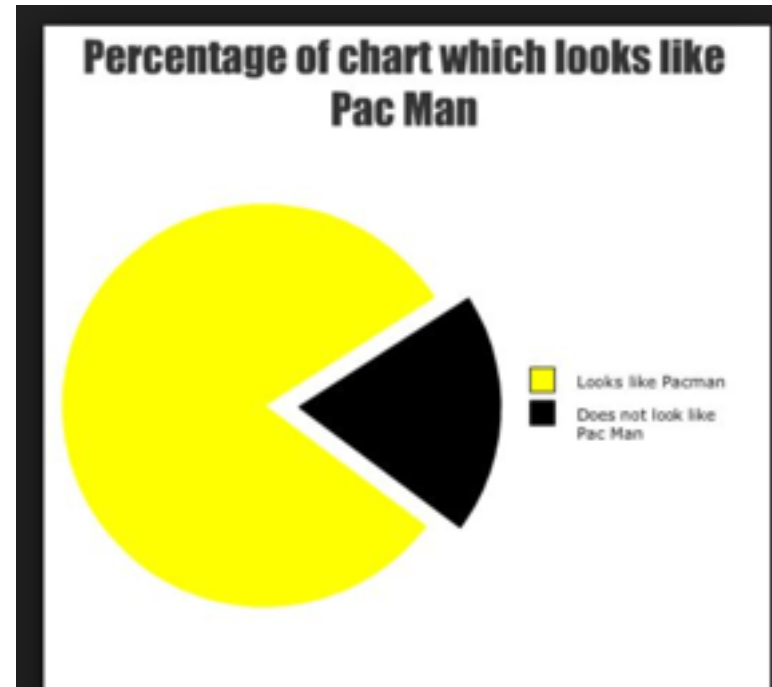

# It wouldn't be an IPV6 event without pie charts