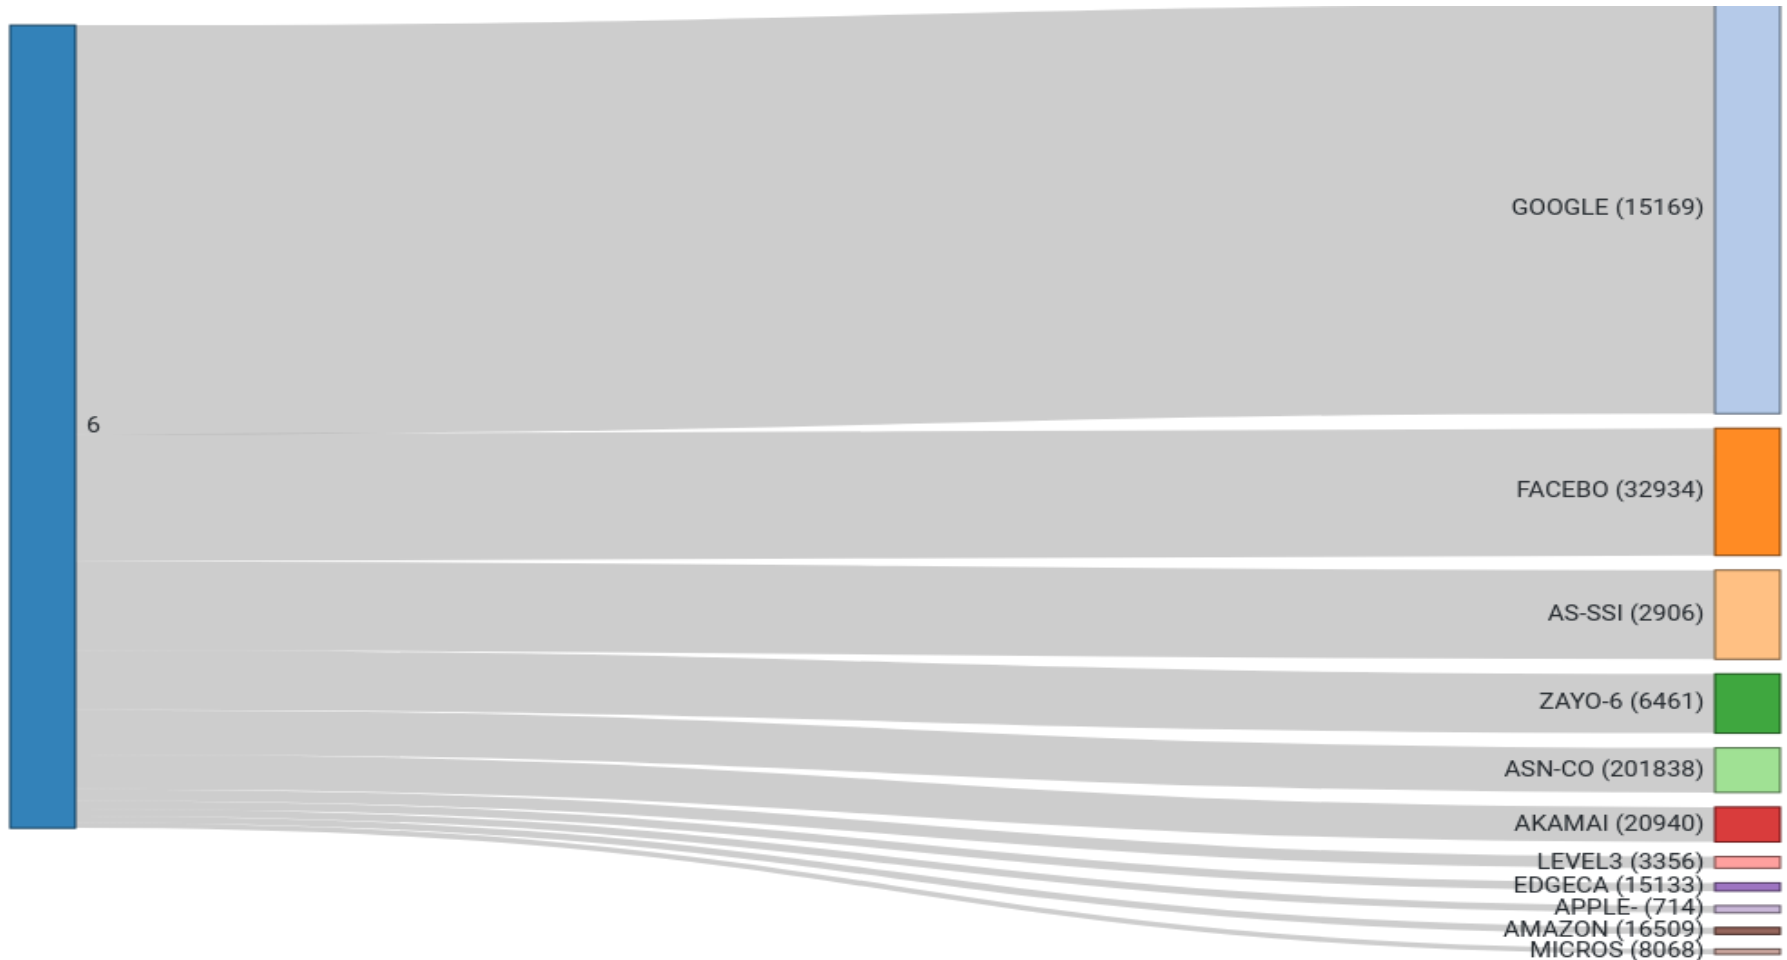

- Dual stack into 90% of our PoPs – 10% no equipment support (currently)
- We have 75 PoPs and a /29 v6 block from Ripe.
 - /48's to our customers

- More addresses please RIPE

- 10G capable XGS-PON ONT

- Linksys Velop tri-band mesh-able home router

- Over 20% of our traffic now running over IPv6
 - Expected destinations – Google, Facebook, Netflix, etc.
- Traffic levels over IPv6 doubled since early July when rollout completed.

- **Interesting network issues noted in lab pre-deployment:**
 - Cogent blackholing of Google
 - Google play store over IPv6, no fallback to v4
 - Happy eyeballs works well
- **We plan to...**
 - Lab test MAP-T in the coming year for end of year deployment
 - Deploy IPv6 capable devices into remaining 10% of PoPs.