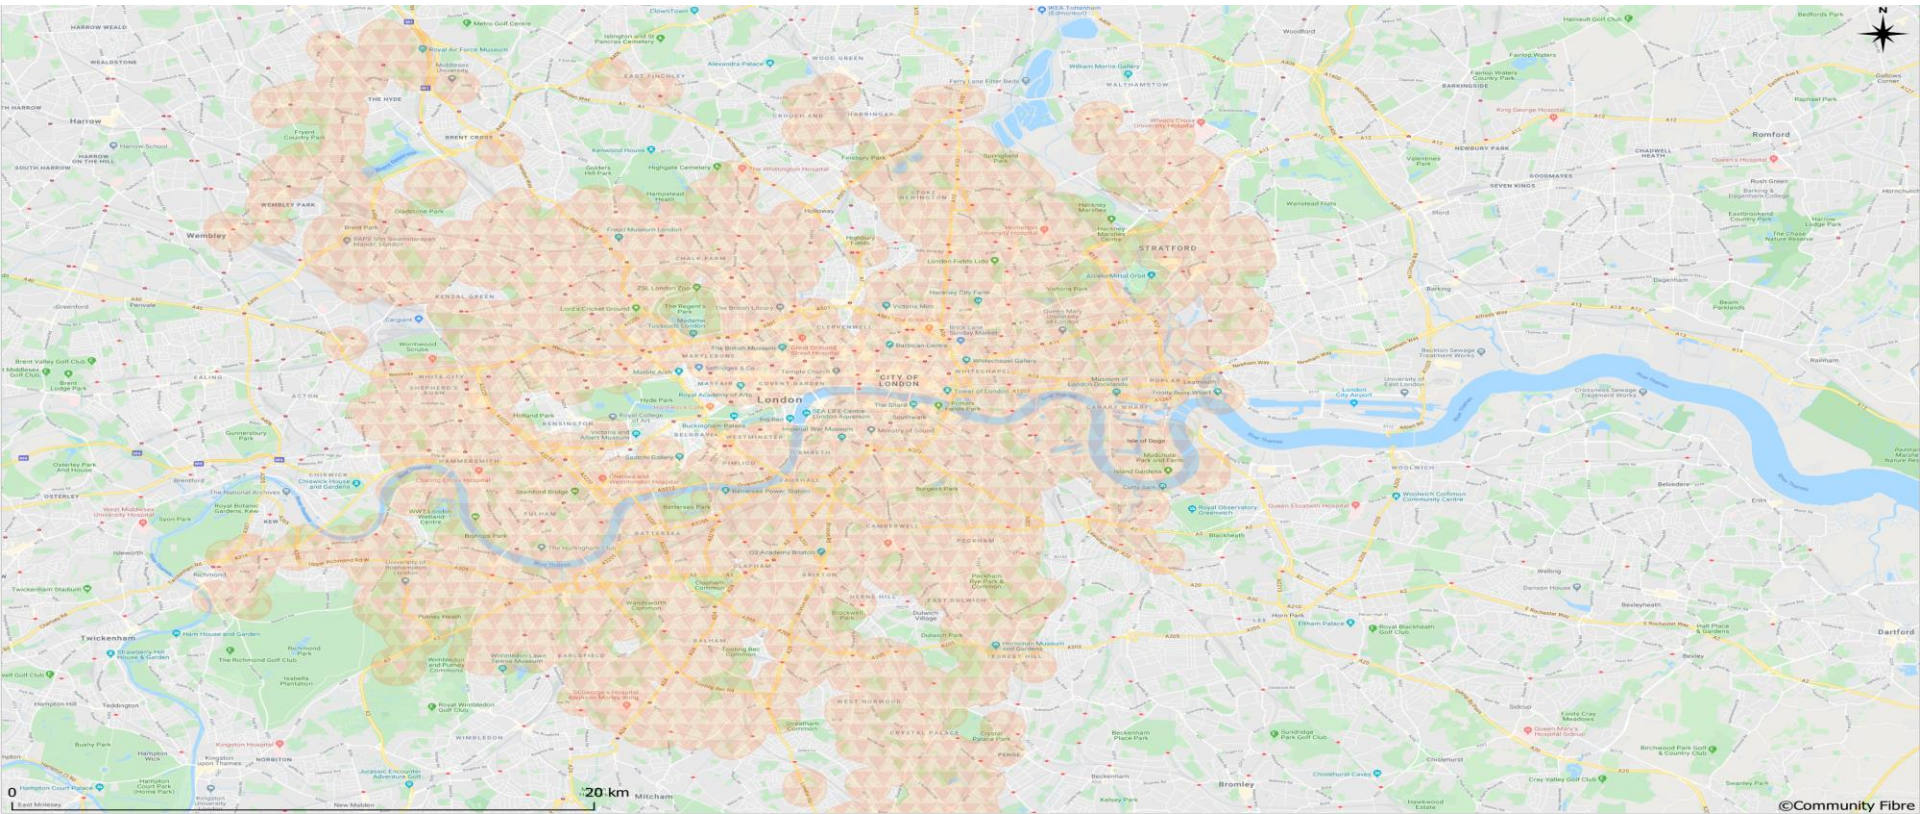

Who am I and who are Community Fibre?

- Sam Defriez – Head of Networks
- Largest FTTH provider in London
  - Alt-net
  - Fastest ISP in UK (2018 & current month 2019 Thinkbroadband.com results)
  - 5 *'s on Trustpilot
  - XGS-PON access network